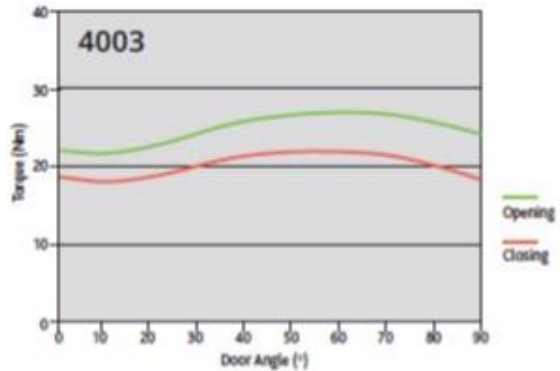

Functions

- Adjustable closing speed whilst installed
- Maintenance free

Test Evidence

- Continuous in house testing to over 500,000 cycles
- Tested to European Harmonised standards BS EN1634
- Performance tested to EN1154
- CE marked in accordance to the Construction Products Regulation (CPR)

	Astra Door Controls Ltd Preston PR2 5AP England		18					
	1720-CPR-0174	EN 1154:1997+A1:2002	3	8	3	1	1	5