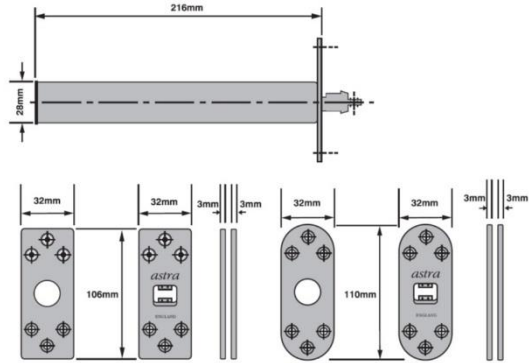

## 4003 Door Control – Technical Data

### Product:

- Integrated door control
- Jamb mounted frame plate hinge side
- Suitable for use on right and left swing doors
- Completely concealed when door is closed

4000 Series Dimensions

### Performance

- Fixed power EN3
- Closing force 4° from latch 19Nm
- 
- Opening force 4° from latch 22Nm
- Continuous valve control from 90°
- Maximum opening angle 105°