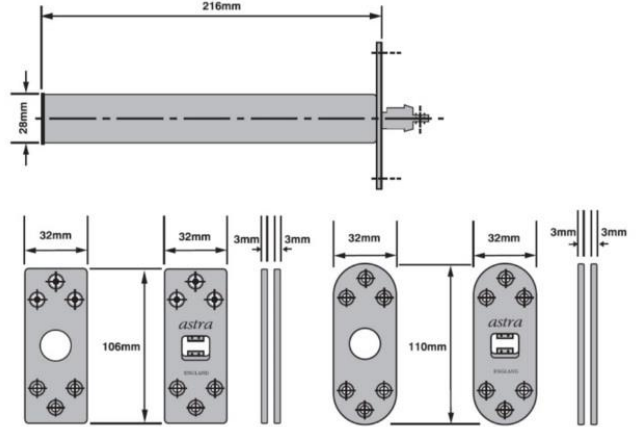

ASTRA DOOR CONTROLS

4003 Door Control – Technical Data

Product:

- Integrated door control
- Jamb mounted frame plate hinge side
- Suitable for use on right and left swing doors
- Completely concealed when door is closed

Performance

- Fixed power EN3
- Closing force 4° from latch 19Nm
- Opening force 4° from latch 22Nm
- Continuous valve control from 90°
- Maximum opening angle 105°

Functions

- Adjustable closing speed whilst installed
- Maintenance free

Test Evidence

- Continuous in house testing to over 500,000 cycles
- Tested to European Harmonised standards BS EN1634
- Performance tested to EN1154
- CE marked in accordance to the Construction Products Regulation (CPR)

4000 Series Dimensions

	Astra Door Controls Ltd Preston PR2 5AP England	18												
							1720-CPR-0174	EN 1154:1997+A1:2002	3	8	3	1	1	5