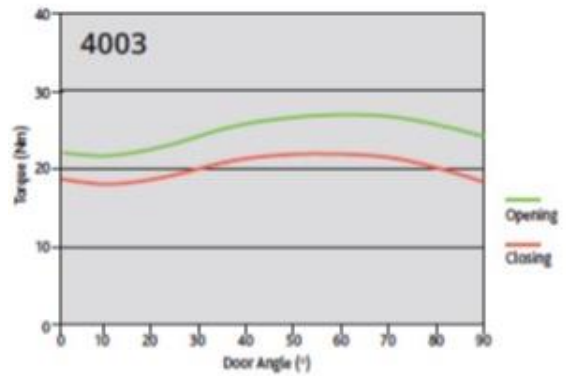

ASTRA DOOR CONTROLS

4003 Door Control – Technical Data

Product:

- Integrated door control
- Jamb mounted frame plate hinge side
- Suitable for use on right and left swing doors
- Completely concealed when door is closed

Performance

- Fixed power EN3
- Closing force 4° from latch 19Nm
- Opening force 4° from latch 22Nm
- Continuous valve control from 90°
- Maximum opening angle 105°

Functions

- Adjustable closing speed whilst installed
- Maintenance free

Test Evidence

- Continuous in house testing to over 500,000 cycles
- Tested to European Harmonised standards BS EN1634
- Performance tested to EN1154
- CE marked in accordance to the Construction Products Regulation (CPR)

4000 Series Dimensions

	Astra Door Controls Ltd Preston PR2 5AP England	18												
							1720-CPR-0174	EN 1154:1997+A1:2002	3	8	3	1	1	5